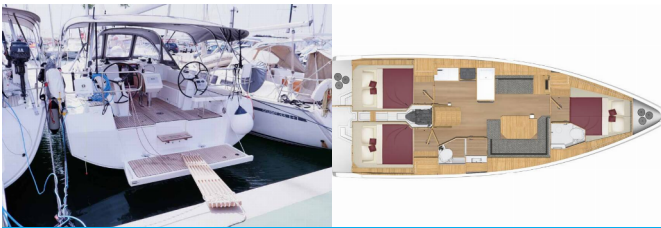

Noa Yachting • Kralja Zvonimira 56 • 21000 Solin • Hrvatska

Telefon: +385 99 4256 300

E-mail: booking@noa-yachting.com

Web: www.noa-yachting.com