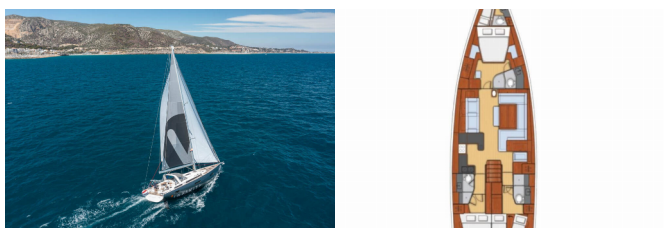

Noa Yachting • Kralja Zvonimira 56 • 21000 Solin • Hrvatska

Telefon: +385 99 4256 300

E-mail: booking@noa-yachting.com

Web: www.noa-yachting.com