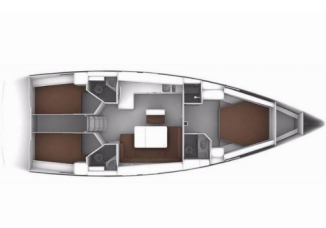

Noa Yachting • Kralja Zvonimira 56 • 21000 Solin • Hrvatska

Telefon: +385 99 4256 300

E-mail: booking@noa-yachting.com

Web: www.noa-yachting.com