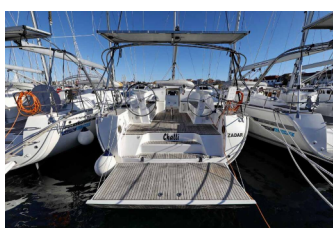

Noa Yachting • Kralja Zvonimira 56 • 21000 Solin • Hrvatska

Telefon: +385 99 4256 300

E-mail: booking@noa-yachting.com

Web: www.noa-yachting.com