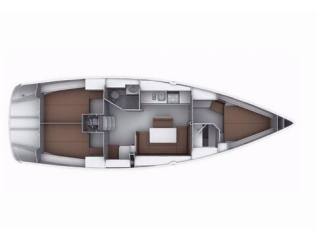

Yacht Base	Volos, Greece
Yacht ID	92
Charter Brand	Bavaria Yachtbau
Name	Lola
Production Year	2013
Length	41 Ft
Cabins	3
Berths	6 + 1
Max Persons	7
Heads	2

**COMFORT:** Cockpit cushions

**DECK:** Anchor line, Anchor swivel, Bimini top, Black ball, Black conus, Boat hook, Bosun's chair (Safe seat) (boatswain's chair), Canister for water, Cockpit table, Cockpit/stern, outside shower, Dinghy, Dinghy (byboat) pump, Electric anchor windlass, Fenders, Gangway, Hawser, Impeller, V-belt, oilfilter, Jerry cans for diesel, Main anchor, Mooring ropes, Plastic bucket, Repair box for dinghy, Round/globular fender, Spare anchor (Reserve, Auxiliary anchor), Sprayhood, Spring line, Teak cockpit, Water hose