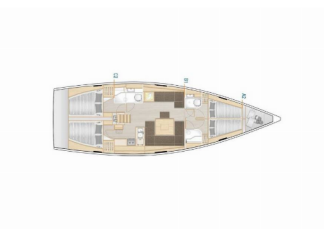

<b>Yacht Base</b>	Marina Punat, Krk, Croatia
<b>Yacht ID</b>	689
<b>Charter Brand</b>	Hanse Yachts
<b>Name</b>	Vivi
<b>Production Year</b>	2025
<b>Length</b>	46 Ft
<b>Cabins</b>	4
<b>Berths</b>	8 + 1
<b>Max Persons</b>	9
<b>Heads</b>	2

**COMFORT:** Cockpit cushions

**DECK:** Anchor line, Anchor swivel, Bimini top, Black ball, Black conus, Boat hook, Bosun's chair (Safe seat) (boatswain's chair), Canister for water, Cockpit table with light, Cockpit/stern, outside shower, Dinghy, Dinghy (byboat) pump, Electric anchor windlass, Fenders, Gangway, Impeller, V-belt, oilfilter, Jerry cans for diesel, Main anchor, Mooring ropes, Plastic bucket, Repair box for dinghy, Round/globular fender, Spare anchor (Reserve, Auxiliary anchor), Spotlight / Headlights, Sprayhood, Water hose