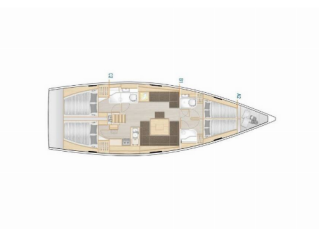

HANSE 458

Apple (2025)

Noa Yachting • Kralja Zvonimira 56 • 21000 Solin • Croatia

Phone: +385 99 4256 300

E-mail: booking@noa-yachting.com

Web: www.noa-yachting.com

Yacht Base	Marina Punat, Krk, Croatia
Yacht ID	688
Charter Brand	Hanse Yachts
Name	Apple
Production Year	2025
Length	46 Ft
Cabins	4
Berths	8 + 1
Max Persons	9
Heads	2

COMFORT: Cockpit cushions

DECK: Anchor line, Anchor swivel, Bimini top, Black ball, Black conus, Boat hook, Bosun's chair (Safe seat) (boatswain's chair), Canister for water, Cockpit table with light, Cockpit/stern, outside shower, Dinghy, Dinghy (byboat) pump, Electric anchor windlass, Fenders, Gangway, Impeller, V-belt, oilfilter, Jerry cans for diesel, Main anchor, Mooring ropes, Plastic bucket, Repair box for dinghy, Round/globular fender, Spare anchor (Reserve, Auxiliary anchor), Spotlight / Headlights, Sprayhood, Water hose