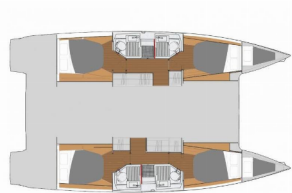

Yacht Base	Marina Hramina, Murter, Croatia
Yacht ID	669
Charter Brand	Fountaine Pajot
Name	Felis
Production Year	2025
Length	41 Ft
Cabins	4 + 2
Berths	8 + 1 + 2
Max Persons	11
Heads	4

COMFORT: Cockpit cushions, Sundeck cushions

DECK: Anchor line, Anchor swivel, Bimini top, Black ball, Black conus, Boat hook, Bosun's chair (Safe seat) (boatswain's chair), Canister for water, Cockpit table, Cockpit/stern, outside shower, Dinghy, Dinghy (byboat) pump, Electric anchor windlass, Fenders, Gangway, Hawser, Impeller, V-belt, oilfilter, Jerry cans for diesel, Main anchor, Mooring ropes, Plastic bucket, Repair box for dinghy, Round/globular fender, Spare anchor (Reserve, Auxiliary anchor), Spotlight / Headlights, Sprayhood, Spring line, Teak cockpit, Water hose

ENTERTAINMENT: Outdoor speakers, Radio

GALLEY: Gas bottles, Hot water, Kitchen utensils (Galley equipment, cutlery), Refrigerator

INTERIOR: Barometer, Clock, Electric fans in cabins, Lowerable salon table

NAVIGATION: AIS, Autopilot, Bretonplotter, GPS chart plotter - cockpit, Hand bearing compass, Harbour guides, Logge/Lot/Speed/Wind, Navigation (Nautical) charts and nautical guide, Navigation set, Parallel ruler, Radar reflector, Spyglass, Windex

SAFETY: Distress signals, Fire extinguisher, First aid kit, Flashlight, Fog horn, Life belts (Safety harness), Life buoy + Flashing light, Life jackets, Liferaft, Set of tools, VHF radio, Wire (shroud) cutter

SAILS: Electric winch, Lazy bag, Lazy jacks

YACHT ELECTRICS: Air Conditioning, Batteries, Battery charger, Battery storage system, Heating, Inverter, Shore connection 220 V, Solar panels, USB sockets