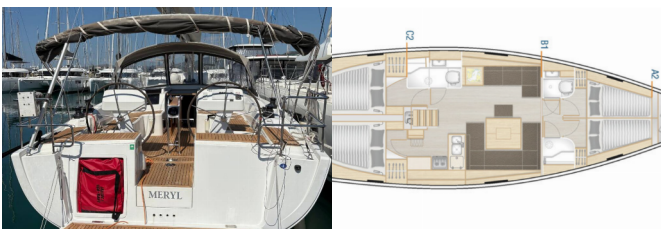

Noa Yachting • Kralja Zvonimira 56 • 21000 Solin • Croatia

Phone: +385 99 4256 300

E-mail: booking@noa-yachting.com

Web: www.noa-yachting.com