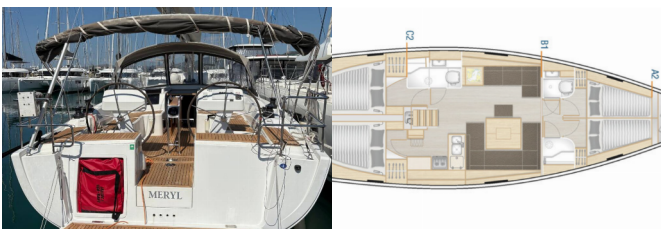

HANSE 458

Meryl (2019)

Noa Yachting • Kralja Zvonimira 56 • 21000 Solin • Croatia

Phone: +385 99 4256 300

E-mail: booking@noa-yachting.com

Web: www.noa-yachting.com

Yacht Base	Marina Kastela, Croatia
Yacht ID	50
Charter Brand	Hanse Yachts
Name	Meryl
Production Year	2019
Length	46 Ft
Cabins	4
Berths	8 + 2
Heads	2

COMFORT: Bed linen

DECK: Bathing platform, Bimini top, Cockpit table, Cockpit/stern, outside shower, Dinghy, Electric anchor windlass, Sprayhood, Teak cockpit

ENTERTAINMENT: Outdoor speakers, Radio CD player