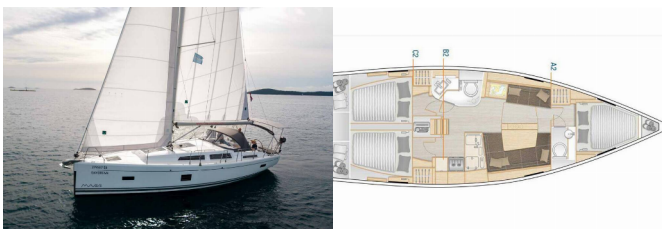

<b>Yacht Base</b>	Marina Mandalina, Šibenik, Croatia
<b>Yacht ID</b>	407
<b>Charter Brand</b>	Hanse Yachts
<b>Name</b>	Daydream
<b>Production Year</b>	2023
<b>Length</b>	37 Ft
<b>Cabins</b>	3
<b>Berths</b>	6 + 1
<b>Max Persons</b>	7
<b>Heads</b>	2

**COMFORT:** Cockpit cushions, Sundeck cushions

**DECK:** Anchor line, Anchor swivel, Bimini top, Black ball, Black conus, Boat hook, Bosun's chair (Safe seat) (boatswain's chair), Cockpit table, Cockpit/stern, outside shower, Dinghy, Dinghy (byboat) pump, Electric anchor windlass, Fenders, Gangway, Hawser, Impeller, V-belt, oilfilter, Main anchor, Mooring ropes, Plastic bucket, Remote control for anchor winch with chain counter at helm, Repair box for dinghy, Round/globular fender, Spare anchor (Reserve, Auxiliary anchor), Sprayhood, Spring line, Teak cockpit, Water hose