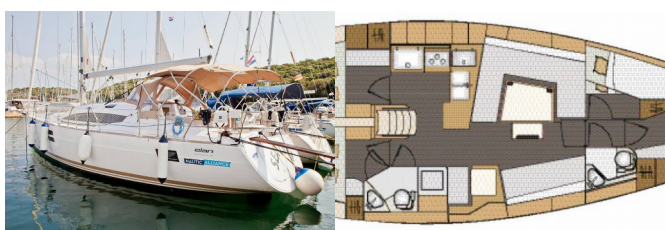

ELAN IMPRESSION 45

Sea Cure (2019)

Noa Yachting • Kralja Zvonimira 56 • 21000 Solin • Croatia

Phone: +385 99 4256 300

E-mail: booking@noa-yachting.com

Web: www.noa-yachting.com

Yacht Base	Marina Tehnomont Veruda, Pula, Croatia
Yacht ID	217
Charter Brand	Elan Marine
Name	Sea Cure
Production Year	2019
Length	45 Ft
Cabins	4
Berths	8 + 1
Max Persons	10
Heads	2

COMFORT: Cockpit cushions

DECK: Anchor line, Anchor swivel, Bathing platform, Bimini top, Black ball, Black conus, Boat hook, Bosun's chair (Safe seat) (boatswain's chair), Canister for water, Cockpit table, Cockpit/stern, outside shower, Dinghy, Dinghy (byboat) pump, Electric anchor windlass, Fenders, Gangway, Hawser, Impeller, V-belt, oilfilter, Jerry cans for diesel, Main anchor, Mooring ropes, Plastic bucket, Repair box for dinghy, Round/globular fender, Spare anchor (Reserve, Auxiliary anchor), Spotlight / Headlights, Sprayhood, Spring line, Teak cockpit, Water hose